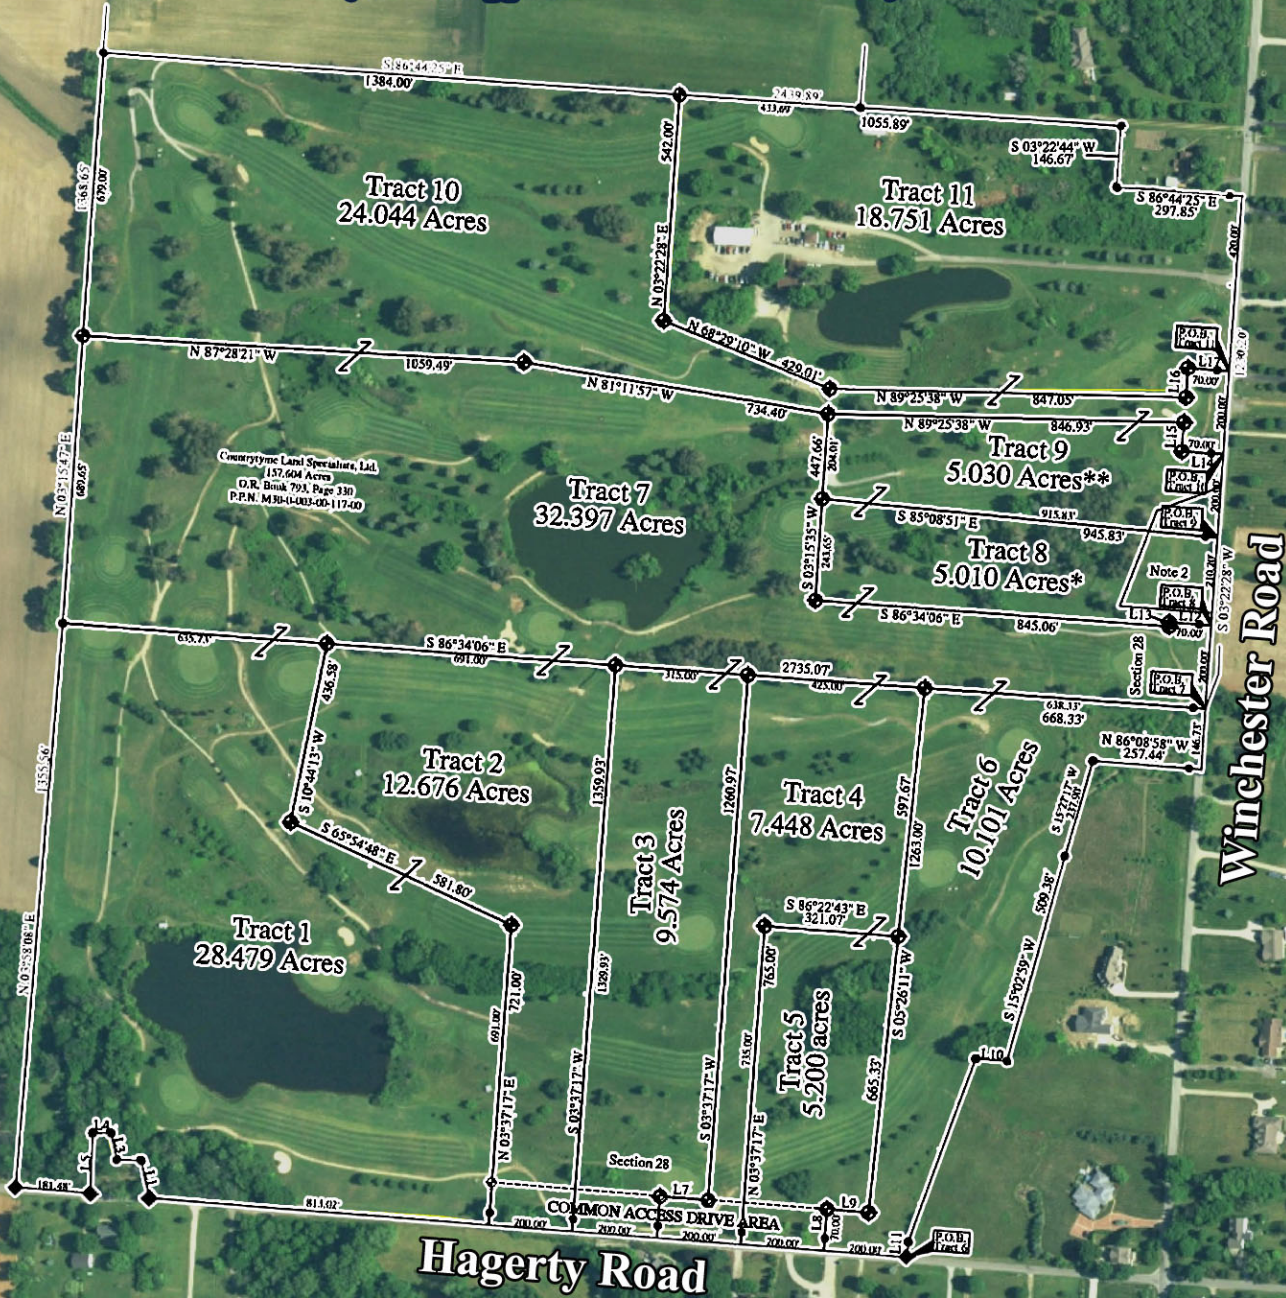

Walnut Meadows

Estate Home Sites from 5 - 32 Acres

Walnut Twp, Pickaway County

(Former Upper Lansdowne Golf Course)

COUNTRYTYME
LAND SPECIALISTS

LAND FOR SALE

1-800-213-8365

www.countrytyme.com